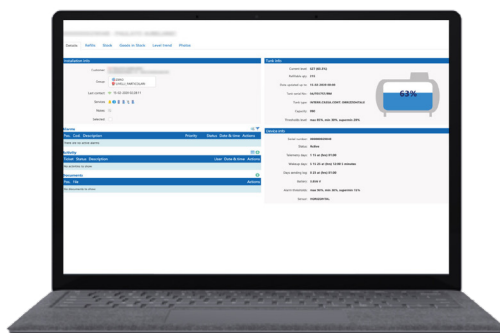

## WELCOME PACKET

- 5 ZERO.1 GSM
- 5 SIM CARD
- 365 CLOUD DAY + DATA SERVICE
- SUPPORT HOTLINE

### ZERO.1 GSM – LPG tank level remote monitoring control ZERO.1 GSM - Telecontrollo livello serbatoio GPL