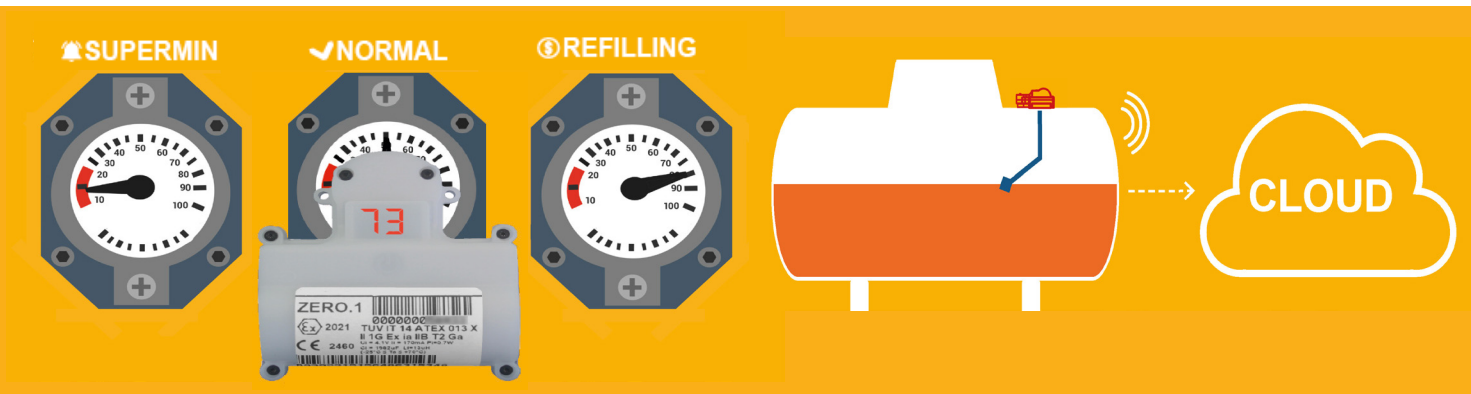

## WELCOME PACKET

- 5 ZERO.1 GSM
- 5 SIM CARD
- 365 CLOUD DAY + DATA SERVICE
- SUPPORT HOTLINE

### ZERO.1 GSM – LPG tank level remote monitoring control ZERO.1 GSM - Telecontrollo livello serbatoio GPL

#### KEY FEATURES / CARATTERISTICHE TECNICHE

- Accurate tank remote level control  
*Accurato controllo remoto del livello serbatoio*
- Alarms for MIN, SUPERMIN, REFILLING tank level  
*Allarmi per MIN, SUPERMIN, RIFORNIMENTO serbatoio*
- Custom Dashboard  
*Pannello di controllo personalizzato*